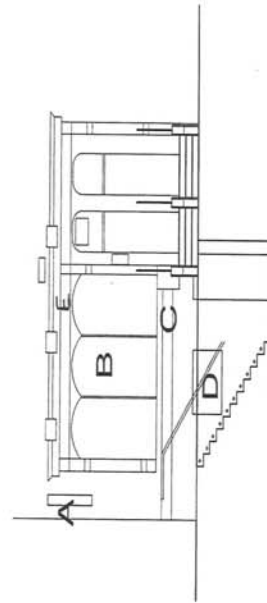

Licensing: Purple Door, 5 York Place, Leeds, LS1 2DR. Existing Elevation & Photos 2015

A - Existing Projecting Sign 1200mm High X 1000mm X 100 mm With Text As Shown

B - Existing X3 Windows Vinyls Text As Shown

C - Existing Illuminated Form Above, Polished Stand Off Lettering

D - Existing Window Vinyls Showing The Purple Door

E - Existing Retractable Canopy Measuring 5500mm X 1500mm (Approx)

The
Purple Door

Leeds First & Most Exclusive
Gentleman's Lounge